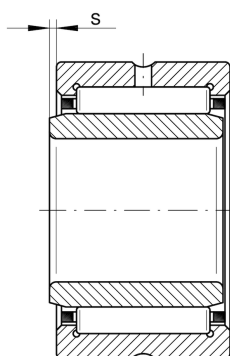

**NKI6/16-TV-XL**

Needle roller bearing

Schaeffler ID:
0507614800000

Needle roller bearings NKI, light series

X-life

Technical information

**Main Dimensions & Performance Data**

d	6 mm	Bore diameter
D	16 mm	Outside diameter
B	16 mm	Width
C_r	6,600 N	Basic dynamic load rating, radial
C_{0r}	7,100 N	Basic static load rating, radial
C_{ur}	1,210 N	Fatigue load limit, radial
n_G	31,000 1/min	Limiting speed
n_{gr}	28,000 1/min	Reference speed
	16.9 g	Weight

Dimensions

F	9 mm	Raceway diameter inner ring
r_{min}	0.3 mm	Minimum chamfer dimension
s	2 mm	Axial displacement

Temperature range

T_{min}	-20 °C	Operating temperature min.
T_{max}	120 °C	Operating temperature max.