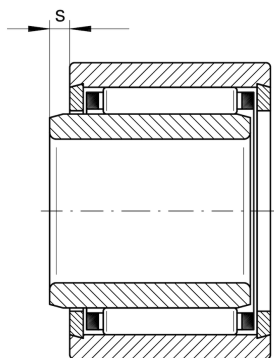

**NKI6/16-TV-XL**

Needle roller bearing

Schaeffler ID:
0507614800000

Needle roller bearings NKI, light series

X-life

Technical information

**Main Dimensions & Performance Data**

d	6 mm	Bore diameter
D	16 mm	Outside diameter
B	16 mm	Width
C_r	6,600 N	Basic dynamic load rating, radial
C_{0r}	7,100 N	Basic static load rating, radial
C_{ur}	1,210 N	Fatigue load limit, radial
n_G	31,000 1/min	Limiting speed
n_{gr}	28,000 1/min	Reference speed
	16.9 g	Weight

Dimensions

F	9 mm	Raceway diameter inner ring
r_{min}	0.3 mm	Minimum chamfer dimension
s	2 mm	Axial displacement

Temperature range

T_{min}	-20 °C	Operating temperature min.
T_{max}	120 °C	Operating temperature max.